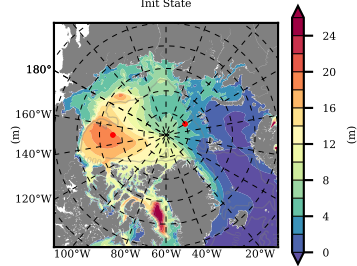

ERA01NEM405CRE mean FWC (m) over 1985

Mean FWC (m) from BG Obs Sys. (Proshutinsky et al. GRL2018) over year 2003-2017

Mean FWC (m) from Init State

ERA01NEM405CRE mean SSH anomaly

Mean DOT from Armitage et al. 2017 2003-2014