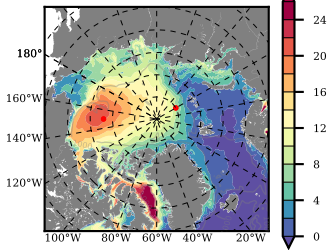

ERA01NEM405CRE mean FWC (m) over 1985

Mean FWC (m) from BG Obs Sys. (Proshutinsky et al. GRL2018) over year 2003-2017

Mean FWC (m) from Init State

ERA01NEM405CRE mean SSH anomaly

Mean DOT from Armitage et al. 2017 2003-2014