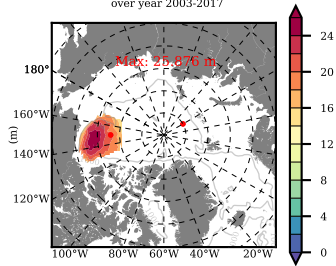

ERA01NEM405CRE mean FWC (m) over 1985

Mean FWC (m) from BG Obs Sys. (Proshutinsky et al. GRL2018) over year 2003-2017

Mean FWC (m) from Init State

ERA01NEM405CRE mean SSH anomaly

Mean DOT from Armitage et al. 2017 2003-2014