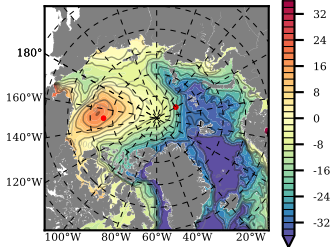

ERA01NEM405CRE mean FWC (m) over 1985

Mean FWC (m) from BG Obs Sys. (Proshutinsky et al. GRL2018) over year 2003-2017

Mean FWC (m) from Init State

ERA01NEM405CRE mean SSH anomaly

Mean DOT from Armitage et al. 2017 2003-2014