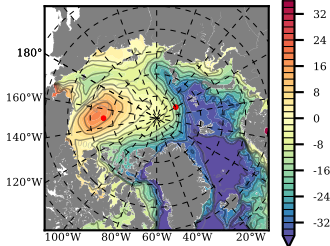

ERA01NEM405CRE mean FWC (m) over 1986

Mean FWC (m) from BG Obs Sys. (Proshutinsky et al. GRL2018) over year 2003-2017

Mean FWC (m) from Init State

ERA01NEM405CRE mean SSH anomaly

Mean DOT from Armitage et al. 2017 2003-2014