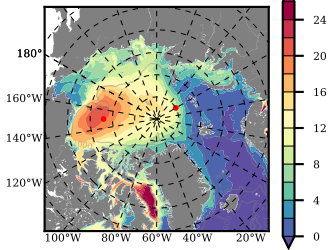

ERA01NEM405CRE mean FWC (m) over 1986

Mean FWC (m) from BG Obs Sys. (Proshutinsky et al. GRL2018) over year 2003-2017

Mean FWC (m) from Init State

ERA01NEM405CRE mean SSH anomaly

Mean DOT from Armitage et al. 2017 2003-2014