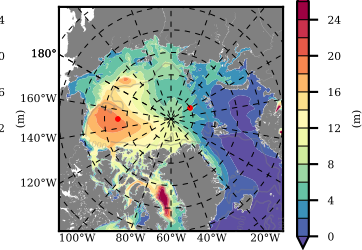

ERA01NEM405CRE mean FWC (m) over 1986

Mean FWC (m) from BG Obs Sys. (Proshutinsky et al. GRL2018) over year 2003-2017

Mean FWC (m) from Init State

ERA01NEM405CRE mean SSH anomaly

Mean DOT from Armitage et al. 2017 2003-2014