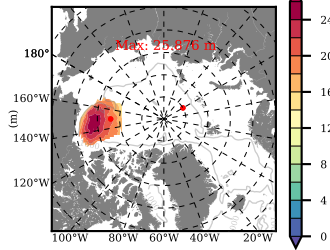

ERA01NEM405CRE mean FWC (m) over 1986

Mean FWC (m) from BG Obs Sys. (Proshutinsky et al. GRL2018) over year 2003-2017

Mean FWC (m) from Init State

ERA01NEM405CRE mean SSH anomaly

Mean DOT from Armitage et al. 2017 2003-2014