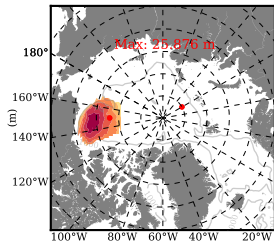

ERA01NEM405CRE mean FWC (m) over 1987

Mean FWC (m) from BG Obs Sys. (Proshutinsky et al. GRL2018) over year 2003-2017

Mean FWC (m) from Init State

ERA01NEM405CRE mean SSH anomaly

Mean DOT from Armitage et al. 2017 2003-2014