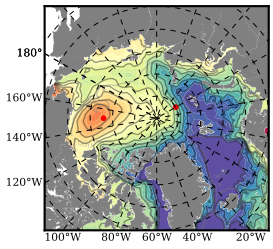

ERA01NEM405CRE mean FWC (m) over 1987

Mean FWC (m) from BG Obs Sys. (Proshutinsky et al. GRL2018) over year 2003-2017

Mean FWC (m) from Init State

ERA01NEM405CRE mean SSH anomaly

Mean DOT from Armitage et al. 2017 2003-2014