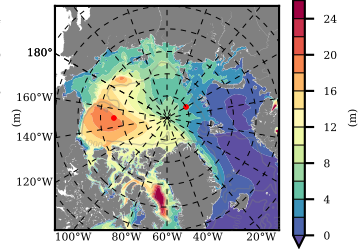

ERA01NEM405CRE mean FWC (m) over 1987

Mean FWC (m) from BG Obs Sys. (Proshutinsky et al. GRL2018) over year 2003-2017

Mean FWC (m) from Init State

ERA01NEM405CRE mean SSH anomaly

Mean DOT from Armitage et al. 2017 2003-2014