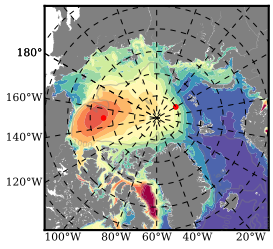

ERA01NEM405CRE mean FWC (m) over 1987

Mean FWC (m) from BG Obs Sys. (Proshutinsky et al. GRL2018) over year 2003-2017

Mean FWC (m) from Init State

ERA01NEM405CRE mean SSH anomaly

Mean DOT from Armitage et al. 2017 2003-2014