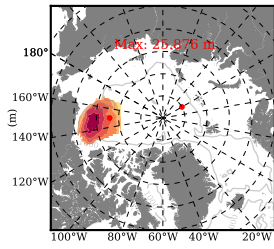

ERA01NEM405CRE mean FWC (m) over 1988

Mean FWC (m) from BG Obs Sys. (Proshutinsky et al. GRL2018) over year 2003-2017

Mean FWC (m) from Init State

ERA01NEM405CRE mean SSH anomaly

Mean DOT from Armitage et al. 2017 2003-2014