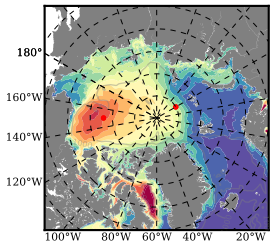

ERA01NEM405CRE mean FWC (m) over 1988

Mean FWC (m) from BG Obs Sys. (Proshutinsky et al. GRL2018) over year 2003-2017

Mean FWC (m) from Init State

ERA01NEM405CRE mean SSH anomaly

Mean DOT from Armitage et al. 2017 2003-2014