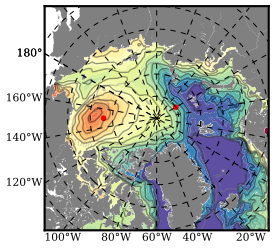

ERA01NEM405CRE mean FWC (m) over 1988

Mean FWC (m) from BG Obs Sys. (Proshutinsky et al. GRL2018) over year 2003-2017

Mean FWC (m) from Init State

ERA01NEM405CRE mean SSH anomaly

Mean DOT from Armitage et al. 2017 2003-2014