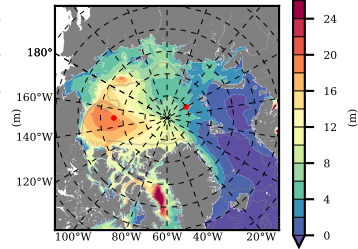

ERA01NEM405CRE mean FWC (m) over 1988

Mean FWC (m) from BG Obs Sys. (Proshutinsky et al. GRL2018) over year 2003-2017

Mean FWC (m) from Init State

ERA01NEM405CRE mean SSH anomaly

Mean DOT from Armitage et al. 2017 2003-2014