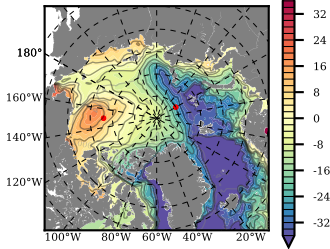

ERA01NEM405CRE mean FWC (m) over 1989

Mean FWC (m) from BG Obs Sys. (Proshutinsky et al. GRL2018) over year 2003-2017

Mean FWC (m) from Init State

ERA01NEM405CRE mean SSH anomaly

Mean DOT from Armitage et al. 2017 2003-2014