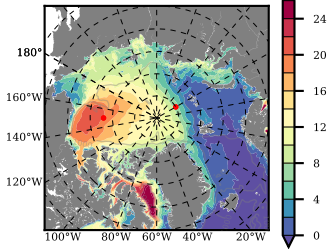

ERA01NEM405CRE mean FWC (m) over 1989

Mean FWC (m) from BG Obs Sys. (Proshutinsky et al. GRL2018) over year 2003-2017

Mean FWC (m) from Init State

ERA01NEM405CRE mean SSH anomaly

Mean DOT from Armitage et al. 2017 2003-2014