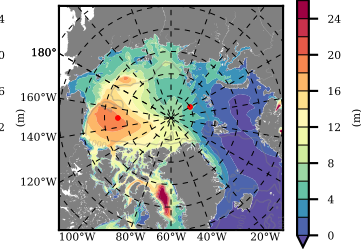

ERA01NEM405CRE mean FWC (m) over 1989

Mean FWC (m) from BG Obs Sys. (Proshutinsky et al. GRL2018) over year 2003-2017

Mean FWC (m) from Init State

ERA01NEM405CRE mean SSH anomaly

Mean DOT from Armitage et al. 2017 2003-2014