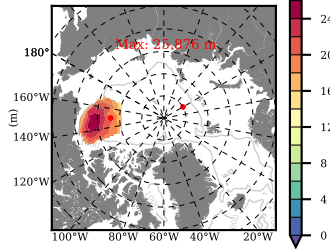

ERA01NEM405CRE mean FWC (m) over 1989

Mean FWC (m) from BG Obs Sys. (Proshutinsky et al. GRL2018) over year 2003-2017

Mean FWC (m) from Init State

ERA01NEM405CRE mean SSH anomaly

Mean DOT from Armitage et al. 2017 2003-2014