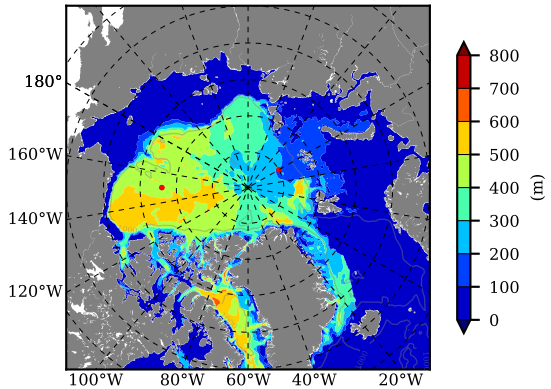

ERA01NEM405LAS AW Max Temp over 1979

AW Max Temp from PHC 3.0

ERA01NEM405LAS AW Max Temp depth

AW Max Temp depth from PHC 3.0