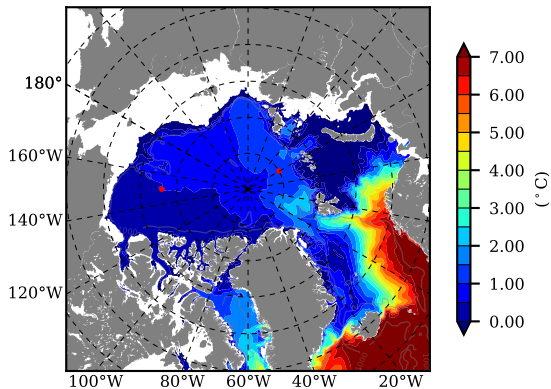

ERA01NEM405LAS AW Max Temp over 1979

AW Max Temp from PHC 3.0

ERA01NEM405LAS AW Max Temp depth

AW Max Temp depth from PHC 3.0