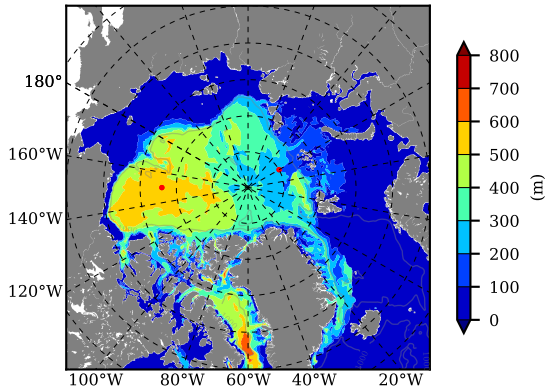

ERA01NEM405LAS AW Max Temp over 1980

AW Max Temp from PHC 3.0

ERA01NEM405LAS AW Max Temp depth

AW Max Temp depth from PHC 3.0