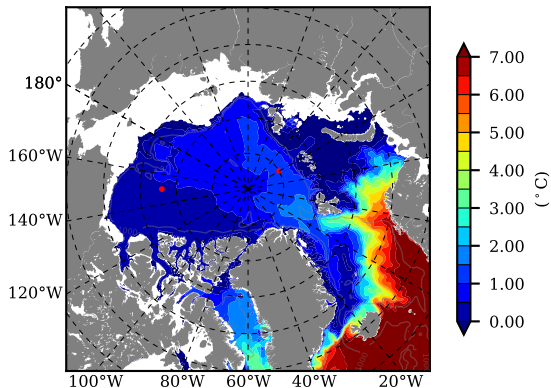

ERA01NEM405LAS AW Max Temp over 1980

AW Max Temp from PHC 3.0

ERA01NEM405LAS AW Max Temp depth

AW Max Temp depth from PHC 3.0