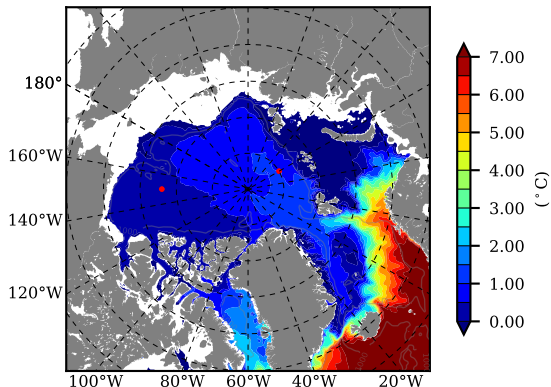

ERA01NEM405LAS AW Max Temp over 1981

AW Max Temp from PHC 3.0

ERA01NEM405LAS AW Max Temp depth

AW Max Temp depth from PHC 3.0