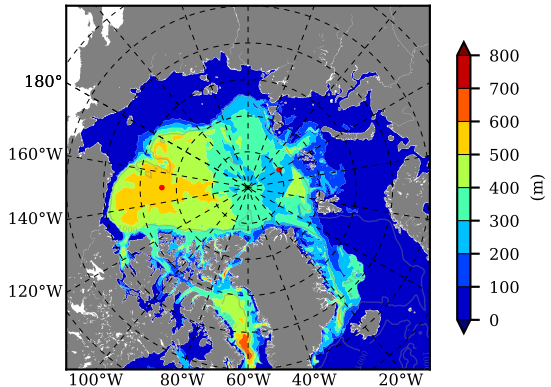

ERA01NEM405LAS AW Max Temp over 1981

AW Max Temp from PHC 3.0

ERA01NEM405LAS AW Max Temp depth

AW Max Temp depth from PHC 3.0