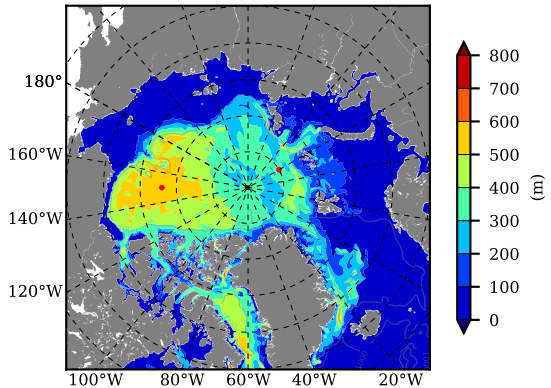

ERA01NEM405LAS AW Max Temp over 1982

AW Max Temp from PHC 3.0

ERA01NEM405LAS AW Max Temp depth

AW Max Temp depth from PHC 3.0