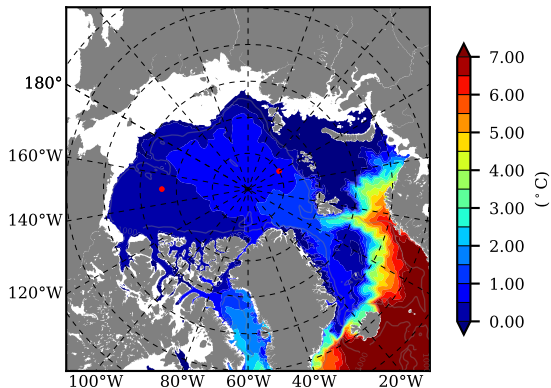

ERA01NEM405LAS AW Max Temp over 1982

AW Max Temp from PHC 3.0

ERA01NEM405LAS AW Max Temp depth

AW Max Temp depth from PHC 3.0