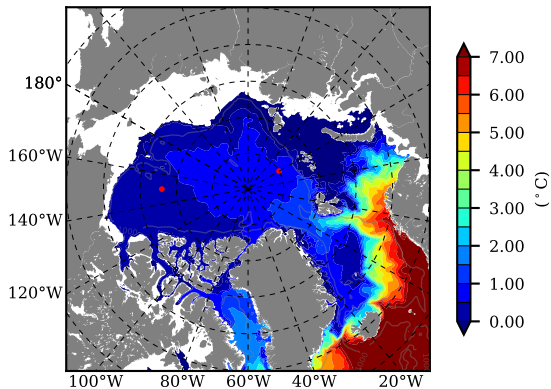

ERA01NEM405LAS AW Max Temp over 1983

AW Max Temp from PHC 3.0

ERA01NEM405LAS AW Max Temp depth

AW Max Temp depth from PHC 3.0