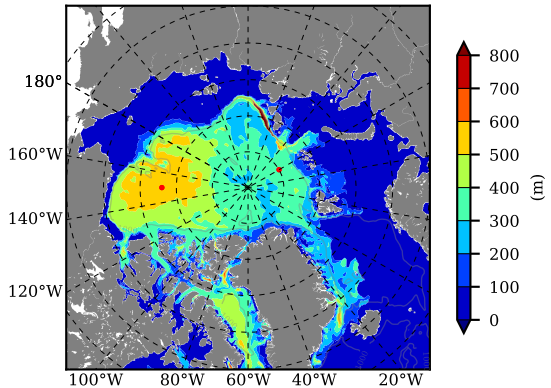

ERA01NEM405LAS AW Max Temp over 1983

AW Max Temp from PHC 3.0

ERA01NEM405LAS AW Max Temp depth

AW Max Temp depth from PHC 3.0