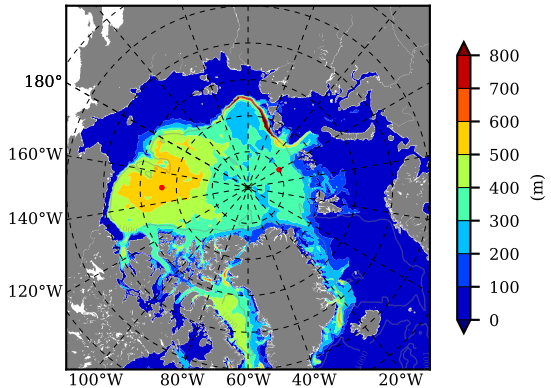

ERA01NEM405LAS AW Max Temp over 1984

AW Max Temp from PHC 3.0

ERA01NEM405LAS AW Max Temp depth

AW Max Temp depth from PHC 3.0