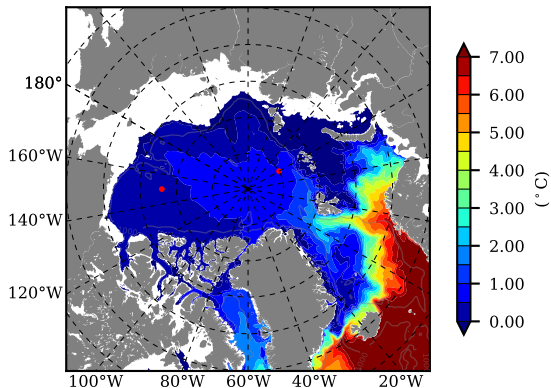

ERA01NEM405LAS AW Max Temp over 1984

AW Max Temp from PHC 3.0

ERA01NEM405LAS AW Max Temp depth

AW Max Temp depth from PHC 3.0