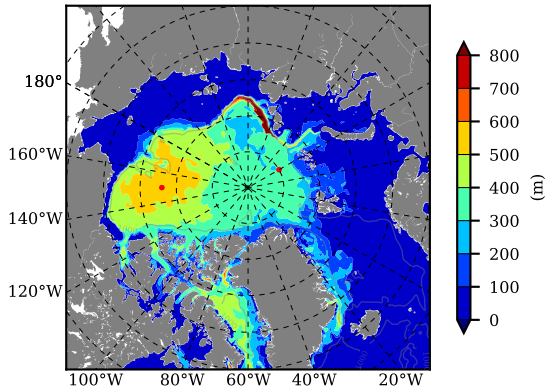

ERA01NEM405LAS AW Max Temp over 1985

AW Max Temp from PHC 3.0

ERA01NEM405LAS AW Max Temp depth

AW Max Temp depth from PHC 3.0