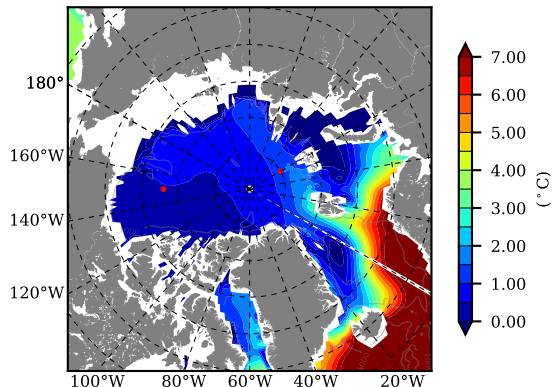

ERA01NEM405LAS AW Max Temp over 1985

AW Max Temp from PHC 3.0

ERA01NEM405LAS AW Max Temp depth

AW Max Temp depth from PHC 3.0