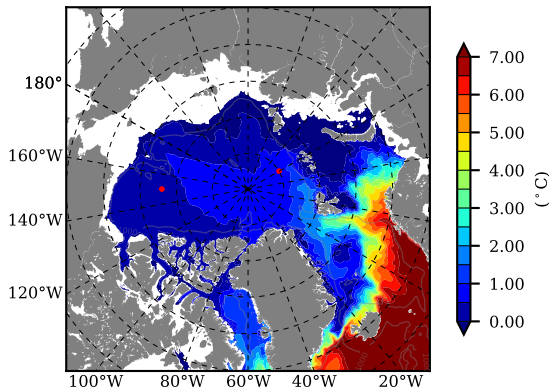

ERA01NEM405LAS AW Max Temp over 1985

AW Max Temp from PHC 3.0

ERA01NEM405LAS AW Max Temp depth

AW Max Temp depth from PHC 3.0