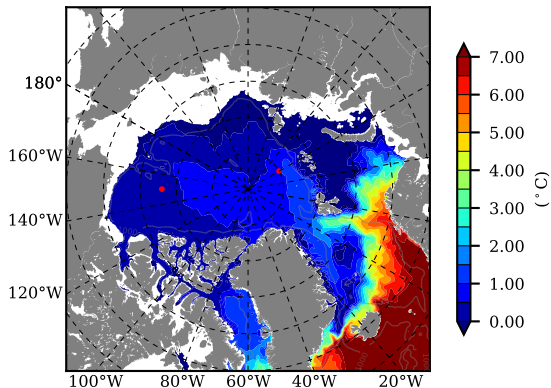

ERA01NEM405LAS AW Max Temp over 1986

AW Max Temp from PHC 3.0

ERA01NEM405LAS AW Max Temp depth

AW Max Temp depth from PHC 3.0