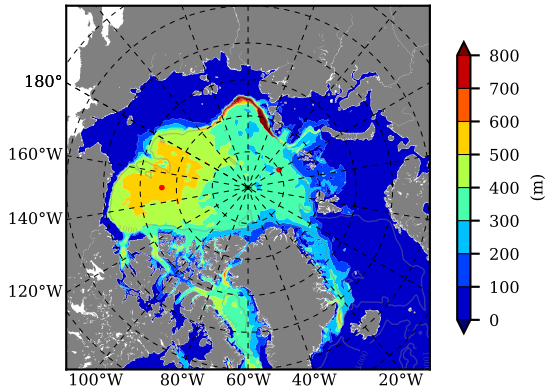

ERA01NEM405LAS AW Max Temp over 1986

AW Max Temp from PHC 3.0

ERA01NEM405LAS AW Max Temp depth

AW Max Temp depth from PHC 3.0