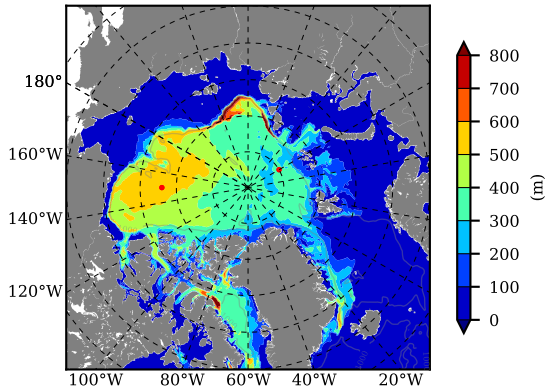

ERA01NEM405LAS AW Max Temp over 1988

AW Max Temp from PHC 3.0

ERA01NEM405LAS AW Max Temp depth

AW Max Temp depth from PHC 3.0