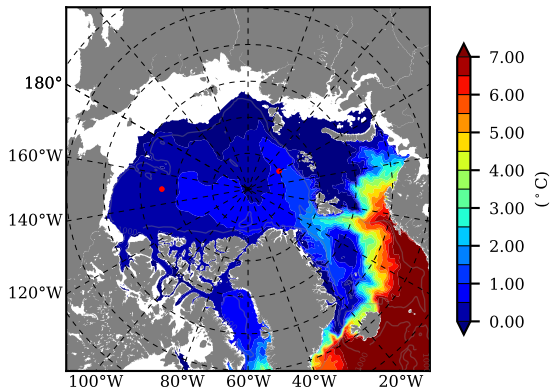

ERA01NEM405LAS AW Max Temp over 1988

AW Max Temp from PHC 3.0

ERA01NEM405LAS AW Max Temp depth

AW Max Temp depth from PHC 3.0