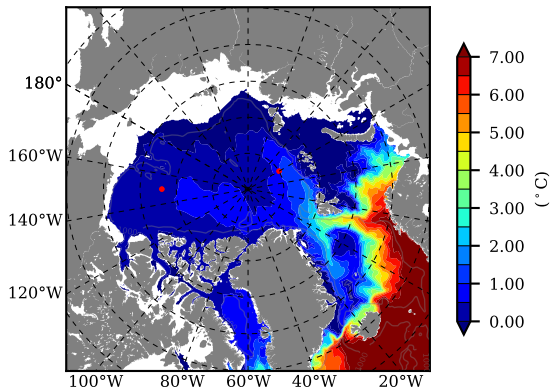

ERA01NEM405LAS AW Max Temp over 1989

AW Max Temp from PHC 3.0

ERA01NEM405LAS AW Max Temp depth

AW Max Temp depth from PHC 3.0