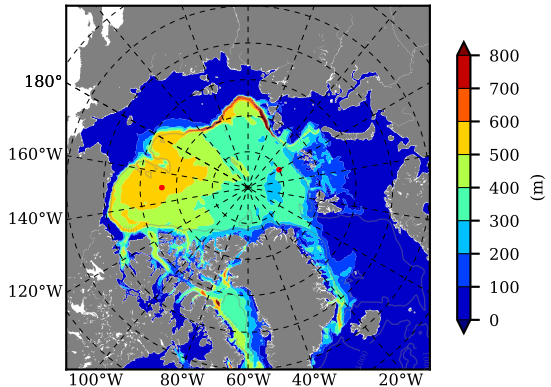

ERA01NEM405LAS AW Max Temp over 1989

AW Max Temp from PHC 3.0

ERA01NEM405LAS AW Max Temp depth

AW Max Temp depth from PHC 3.0