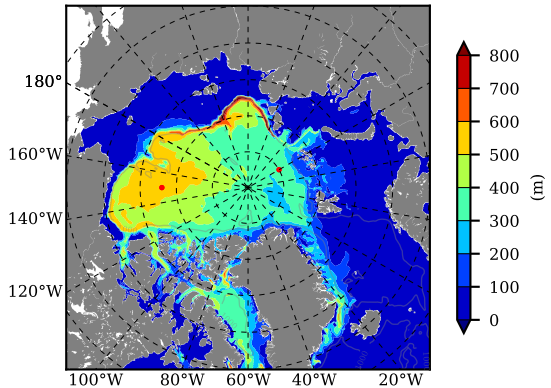

ERA01NEM405LAS AW Max Temp over 1990

AW Max Temp from PHC 3.0

ERA01NEM405LAS AW Max Temp depth

AW Max Temp depth from PHC 3.0