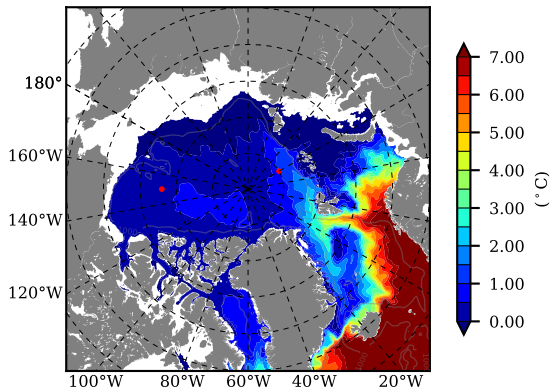

ERA01NEM405LAS AW Max Temp over 1990

AW Max Temp from PHC 3.0

ERA01NEM405LAS AW Max Temp depth

AW Max Temp depth from PHC 3.0