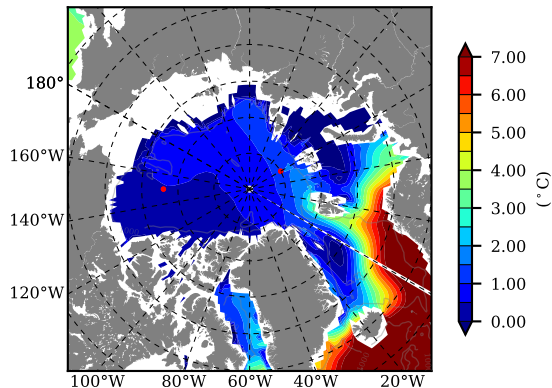

ERA01NEM405LAS AW Max Temp over 1990

AW Max Temp from PHC 3.0

ERA01NEM405LAS AW Max Temp depth

AW Max Temp depth from PHC 3.0