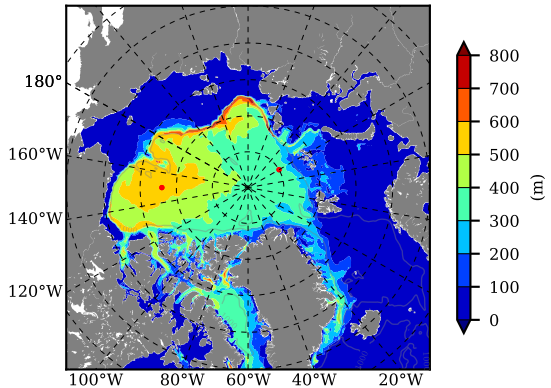

ERA01NEM405LAS AW Max Temp over 1991

AW Max Temp from PHC 3.0

ERA01NEM405LAS AW Max Temp depth

AW Max Temp depth from PHC 3.0