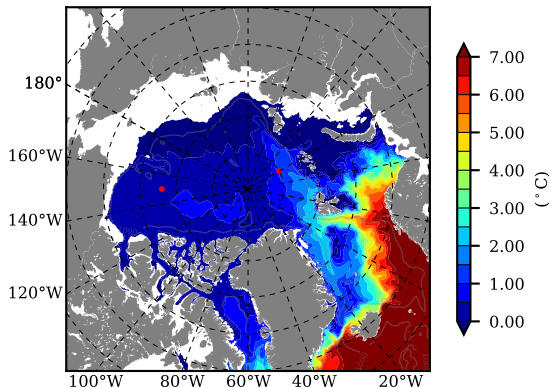

ERA01NEM405LAS AW Max Temp over 1991

AW Max Temp from PHC 3.0

ERA01NEM405LAS AW Max Temp depth

AW Max Temp depth from PHC 3.0