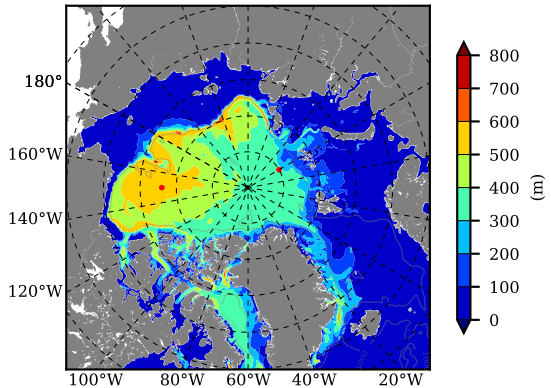

ERA01NEM405LAS AW Max Temp over 1992

AW Max Temp from PHC 3.0

ERA01NEM405LAS AW Max Temp depth

AW Max Temp depth from PHC 3.0