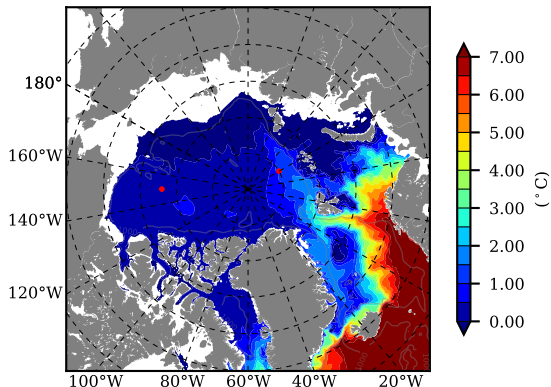

ERA01NEM405LAS AW Max Temp over 1992

AW Max Temp from PHC 3.0

ERA01NEM405LAS AW Max Temp depth

AW Max Temp depth from PHC 3.0