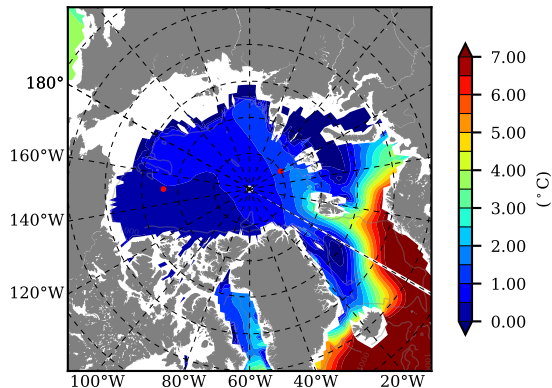

ERA01NEM405LAS AW Max Temp over 1993

AW Max Temp from PHC 3.0

ERA01NEM405LAS AW Max Temp depth

AW Max Temp depth from PHC 3.0