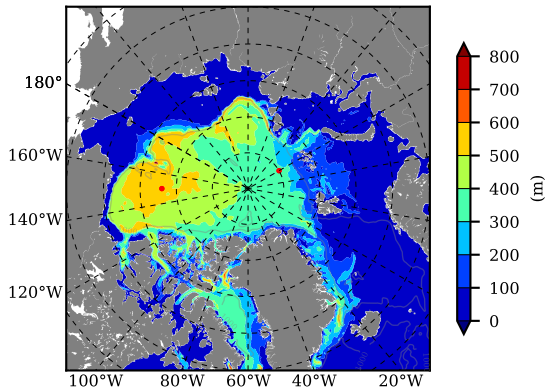

ERA01NEM405LAS AW Max Temp over 1993

AW Max Temp from PHC 3.0

ERA01NEM405LAS AW Max Temp depth

AW Max Temp depth from PHC 3.0