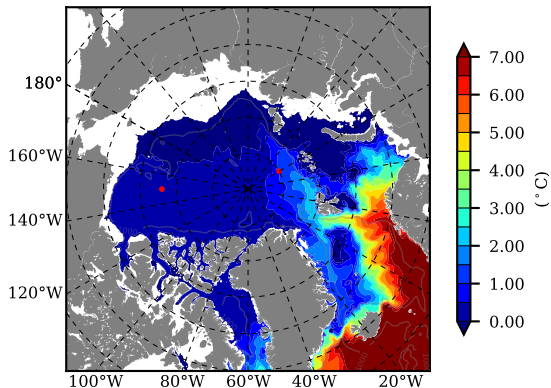

ERA01NEM405LAS AW Max Temp over 1993

AW Max Temp from PHC 3.0

ERA01NEM405LAS AW Max Temp depth

AW Max Temp depth from PHC 3.0