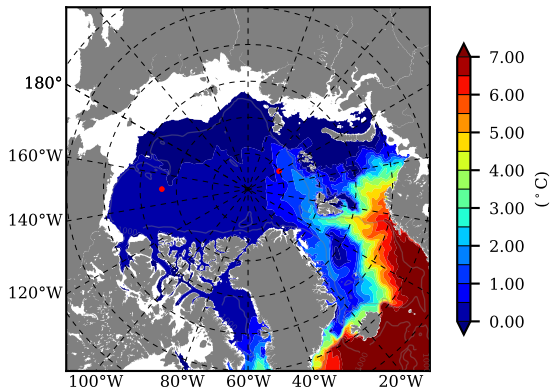

ERA01NEM405LAS AW Max Temp over 1994

AW Max Temp from PHC 3.0

ERA01NEM405LAS AW Max Temp depth

AW Max Temp depth from PHC 3.0