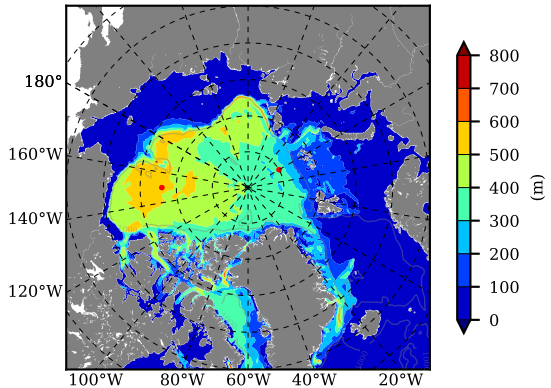

ERA01NEM405LAS AW Max Temp over 1994

AW Max Temp from PHC 3.0

ERA01NEM405LAS AW Max Temp depth

AW Max Temp depth from PHC 3.0