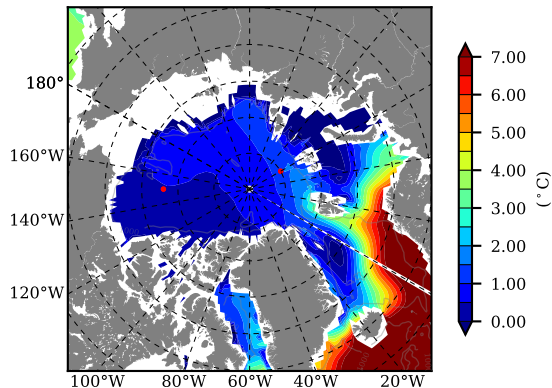

ERA01NEM405LAS AW Max Temp over 1994

AW Max Temp from PHC 3.0

ERA01NEM405LAS AW Max Temp depth

AW Max Temp depth from PHC 3.0