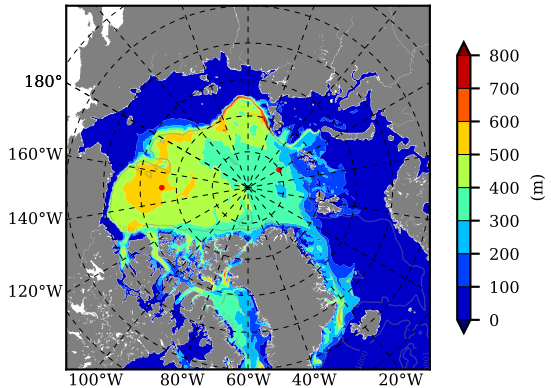

ERA01NEM405LAS AW Max Temp over 1995

AW Max Temp from PHC 3.0

ERA01NEM405LAS AW Max Temp depth

AW Max Temp depth from PHC 3.0