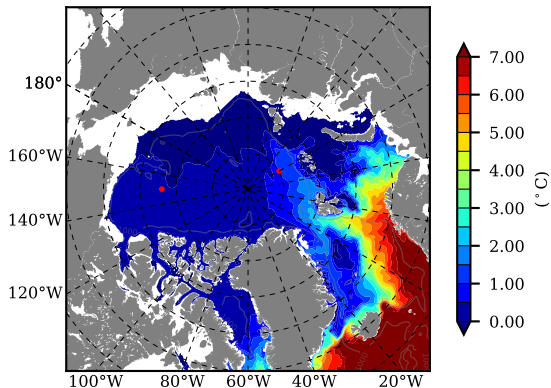

ERA01NEM405LAS AW Max Temp over 1995

AW Max Temp from PHC 3.0

ERA01NEM405LAS AW Max Temp depth

AW Max Temp depth from PHC 3.0