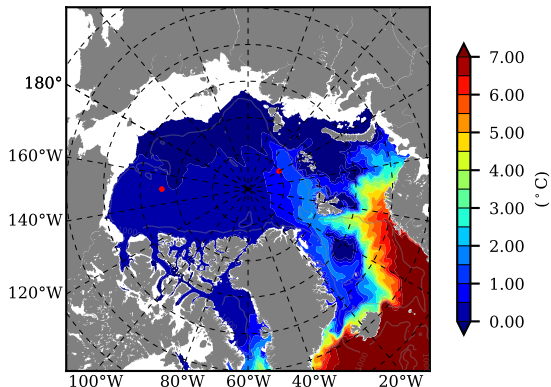

ERA01NEM405LAS AW Max Temp over 1996

AW Max Temp from PHC 3.0

ERA01NEM405LAS AW Max Temp depth

AW Max Temp depth from PHC 3.0