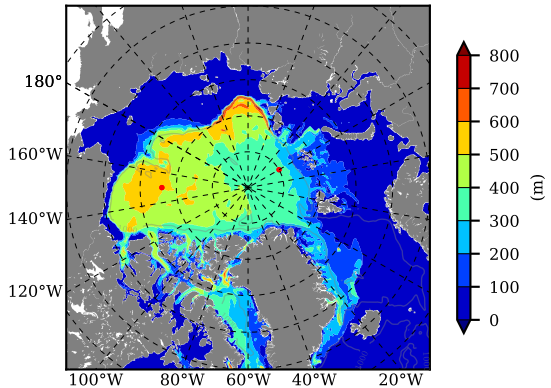

ERA01NEM405LAS AW Max Temp over 1996

AW Max Temp from PHC 3.0

ERA01NEM405LAS AW Max Temp depth

AW Max Temp depth from PHC 3.0