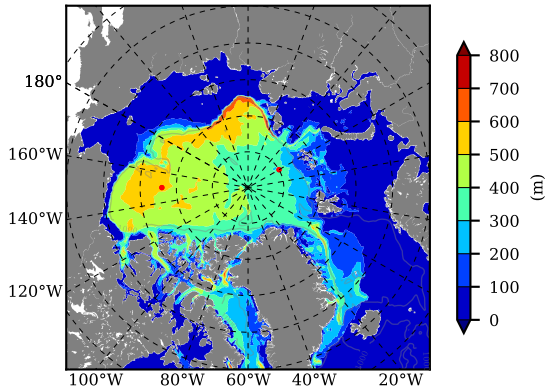

ERA01NEM405LAS AW Max Temp over 1997

AW Max Temp from PHC 3.0

ERA01NEM405LAS AW Max Temp depth

AW Max Temp depth from PHC 3.0