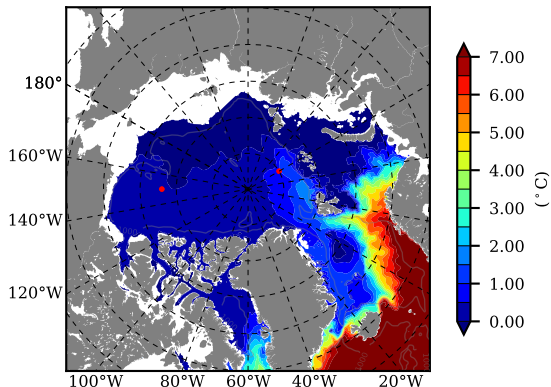

ERA01NEM405LAS AW Max Temp over 1997

AW Max Temp from PHC 3.0

ERA01NEM405LAS AW Max Temp depth

AW Max Temp depth from PHC 3.0