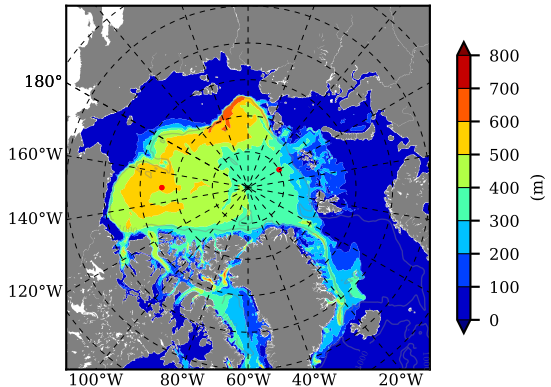

ERA01NEM405LAS AW Max Temp over 1998

AW Max Temp from PHC 3.0

ERA01NEM405LAS AW Max Temp depth

AW Max Temp depth from PHC 3.0