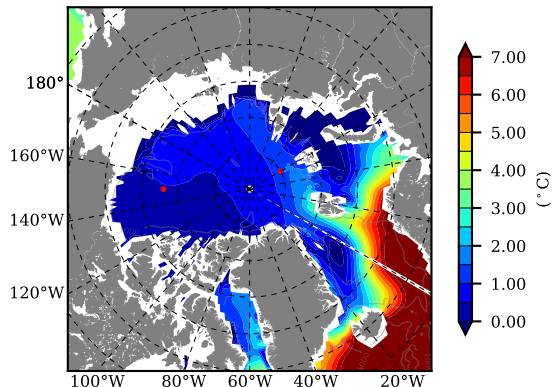

ERA01NEM405LAS AW Max Temp over 1998

AW Max Temp from PHC 3.0

ERA01NEM405LAS AW Max Temp depth

AW Max Temp depth from PHC 3.0