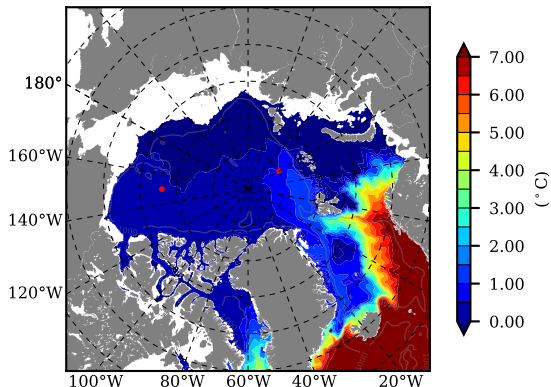

ERA01NEM405LAS AW Max Temp over 1998

AW Max Temp from PHC 3.0

ERA01NEM405LAS AW Max Temp depth

AW Max Temp depth from PHC 3.0