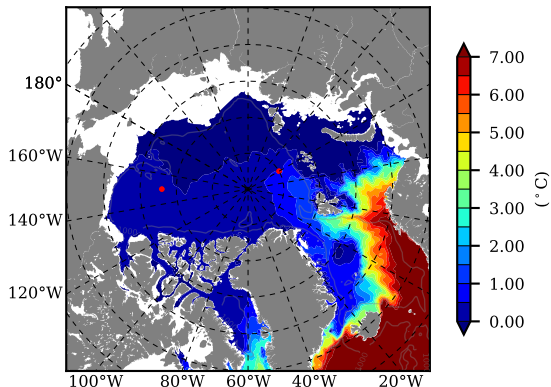

ERA01NEM405LAS AW Max Temp over 1999

AW Max Temp from PHC 3.0

ERA01NEM405LAS AW Max Temp depth

AW Max Temp depth from PHC 3.0