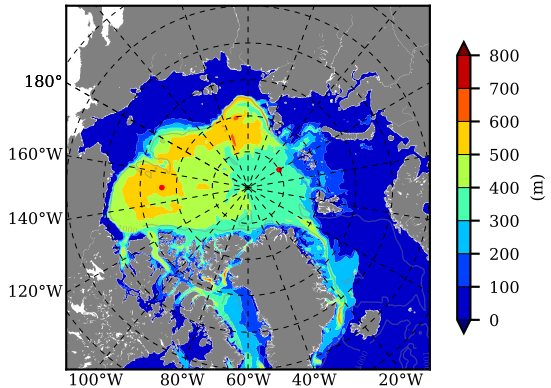

ERA01NEM405LAS AW Max Temp over 1999

AW Max Temp from PHC 3.0

ERA01NEM405LAS AW Max Temp depth

AW Max Temp depth from PHC 3.0