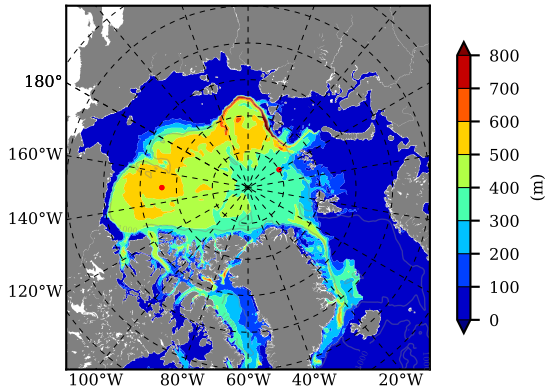

ERA01NEM405LAS AW Max Temp over 2000

AW Max Temp from PHC 3.0

ERA01NEM405LAS AW Max Temp depth

AW Max Temp depth from PHC 3.0