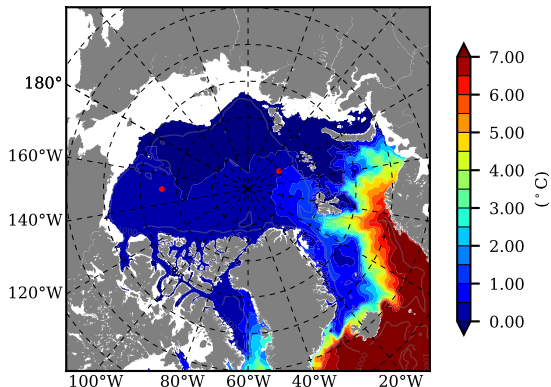

ERA01NEM405LAS AW Max Temp over 2000

AW Max Temp from PHC 3.0

ERA01NEM405LAS AW Max Temp depth

AW Max Temp depth from PHC 3.0