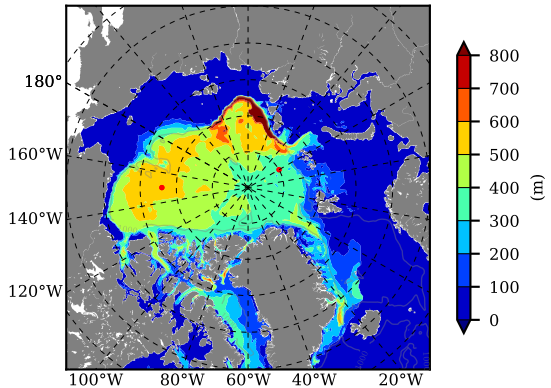

ERA01NEM405LAS AW Max Temp over 2001

AW Max Temp from PHC 3.0

ERA01NEM405LAS AW Max Temp depth

AW Max Temp depth from PHC 3.0