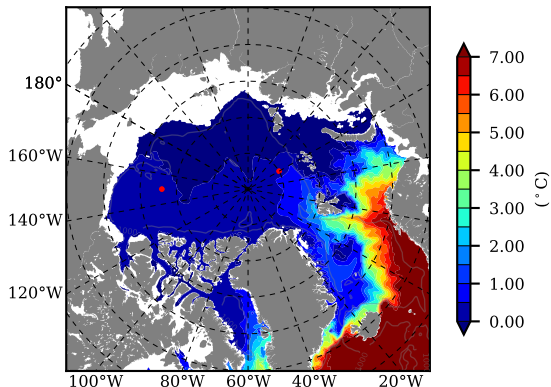

ERA01NEM405LAS AW Max Temp over 2001

AW Max Temp from PHC 3.0

ERA01NEM405LAS AW Max Temp depth

AW Max Temp depth from PHC 3.0