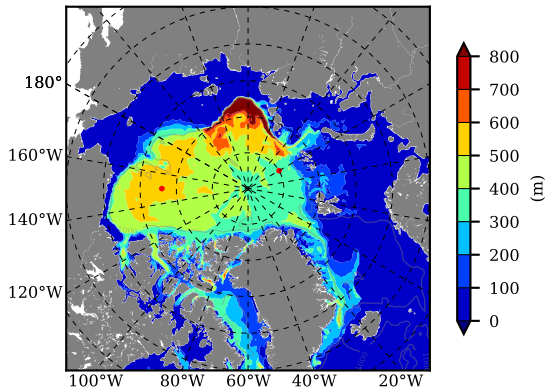

ERA01NEM405LAS AW Max Temp over 2002

AW Max Temp from PHC 3.0

ERA01NEM405LAS AW Max Temp depth

AW Max Temp depth from PHC 3.0