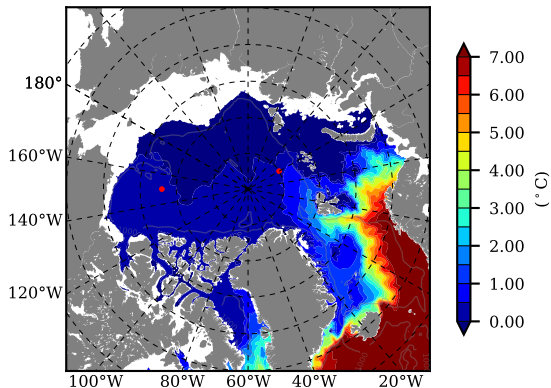

ERA01NEM405LAS AW Max Temp over 2002

AW Max Temp from PHC 3.0

ERA01NEM405LAS AW Max Temp depth

AW Max Temp depth from PHC 3.0