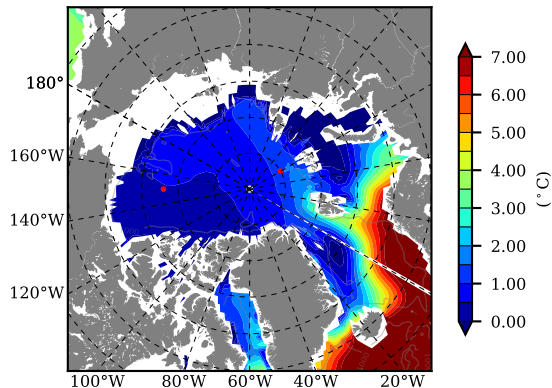

ERA01NEM405LAS AW Max Temp over 2002

AW Max Temp from PHC 3.0

ERA01NEM405LAS AW Max Temp depth

AW Max Temp depth from PHC 3.0