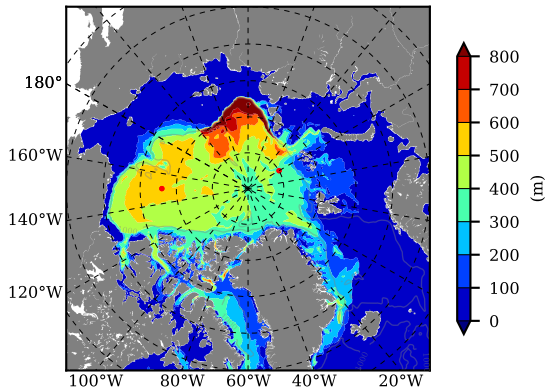

ERA01NEM405LAS AW Max Temp over 2003

AW Max Temp from PHC 3.0

ERA01NEM405LAS AW Max Temp depth

AW Max Temp depth from PHC 3.0