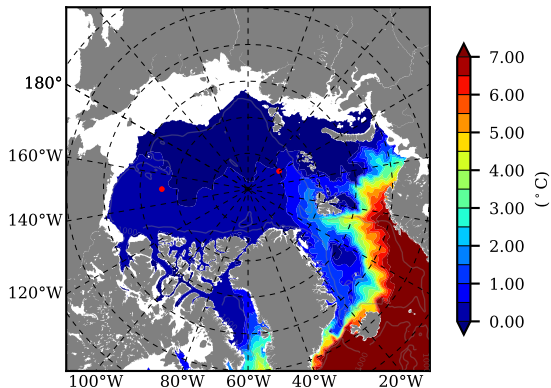

ERA01NEM405LAS AW Max Temp over 2003

AW Max Temp from PHC 3.0

ERA01NEM405LAS AW Max Temp depth

AW Max Temp depth from PHC 3.0