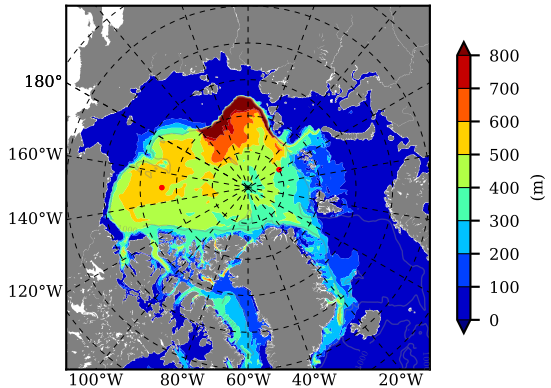

ERA01NEM405LAS AW Max Temp over 2004

AW Max Temp from PHC 3.0

ERA01NEM405LAS AW Max Temp depth

AW Max Temp depth from PHC 3.0