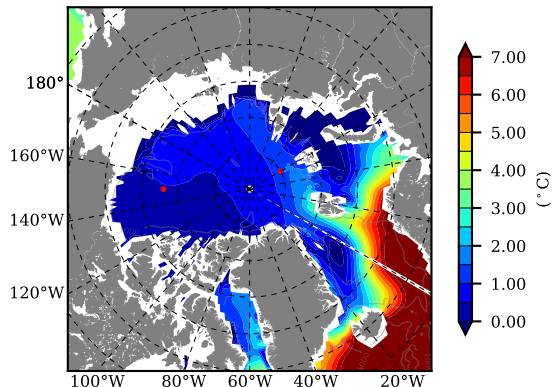

ERA01NEM405LAS AW Max Temp over 2004

AW Max Temp from PHC 3.0

ERA01NEM405LAS AW Max Temp depth

AW Max Temp depth from PHC 3.0