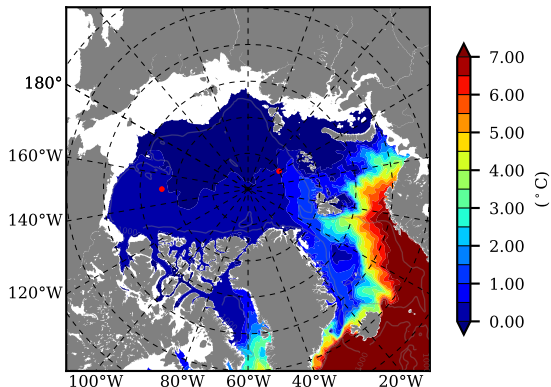

ERA01NEM405LAS AW Max Temp over 2004

AW Max Temp from PHC 3.0

ERA01NEM405LAS AW Max Temp depth

AW Max Temp depth from PHC 3.0