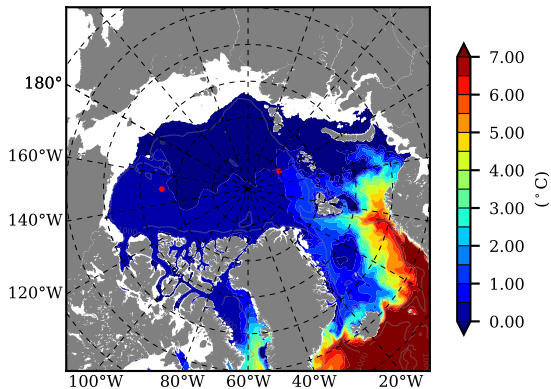

ERA01NEM405LAS AW Max Temp over 2005

AW Max Temp from PHC 3.0

ERA01NEM405LAS AW Max Temp depth

AW Max Temp depth from PHC 3.0