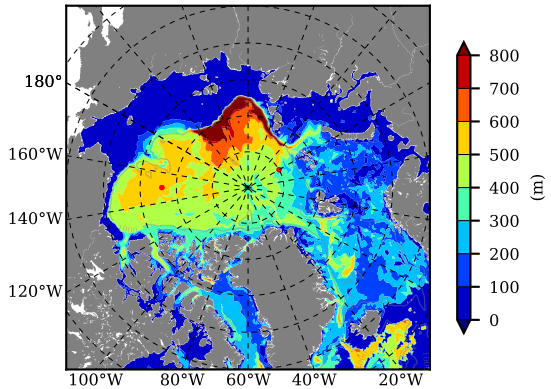

ERA01NEM405LAS AW Max Temp over 2005

AW Max Temp from PHC 3.0

ERA01NEM405LAS AW Max Temp depth

AW Max Temp depth from PHC 3.0