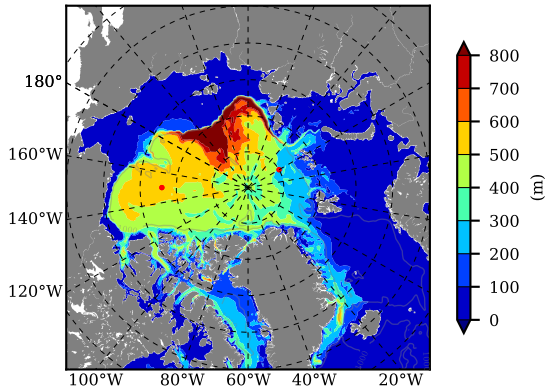

ERA01NEM405LAS AW Max Temp over 2006

AW Max Temp from PHC 3.0

ERA01NEM405LAS AW Max Temp depth

AW Max Temp depth from PHC 3.0