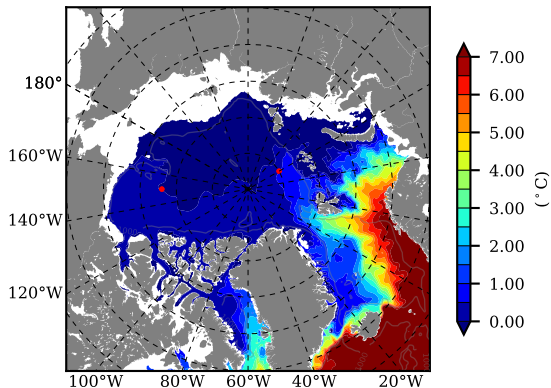

ERA01NEM405LAS AW Max Temp over 2006

AW Max Temp from PHC 3.0

ERA01NEM405LAS AW Max Temp depth

AW Max Temp depth from PHC 3.0