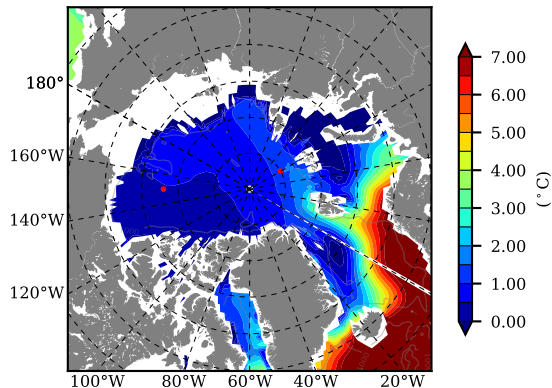

ERA01NEM405LAS AW Max Temp over 2006

AW Max Temp from PHC 3.0

ERA01NEM405LAS AW Max Temp depth

AW Max Temp depth from PHC 3.0