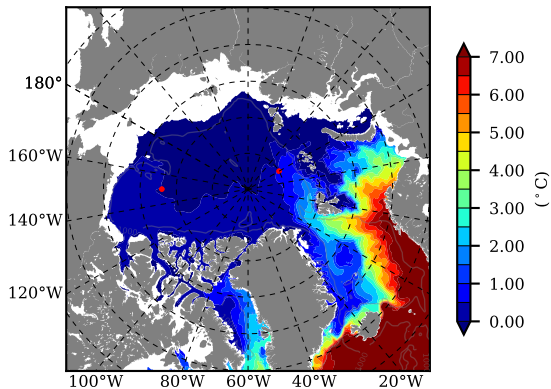

ERA01NEM405LAS AW Max Temp over
2007

AW Max Temp from
PHC 3.0

ERA01NEM405LAS AW Max Temp depth

AW Max Temp depth from
PHC 3.0