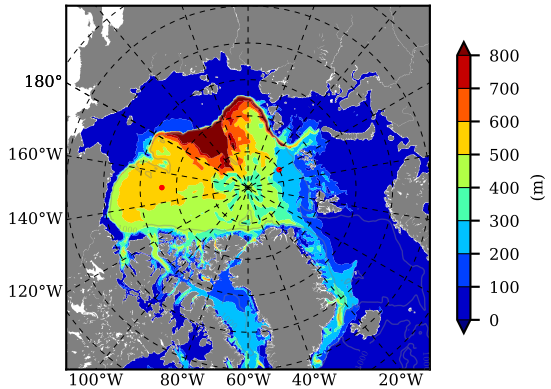

ERA01NEM405LAS AW Max Temp over
2007

AW Max Temp from
PHC 3.0

ERA01NEM405LAS AW Max Temp depth

AW Max Temp depth from
PHC 3.0