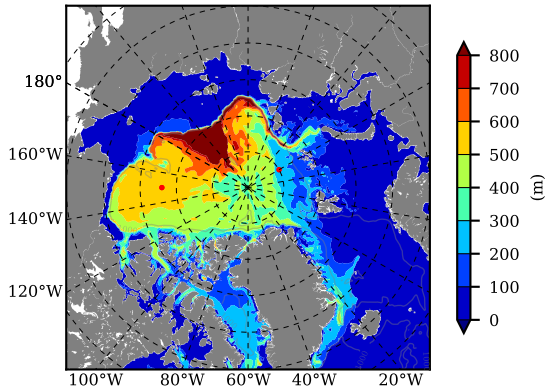

ERA01NEM405LAS AW Max Temp over 2008

AW Max Temp from PHC 3.0

ERA01NEM405LAS AW Max Temp depth

AW Max Temp depth from PHC 3.0