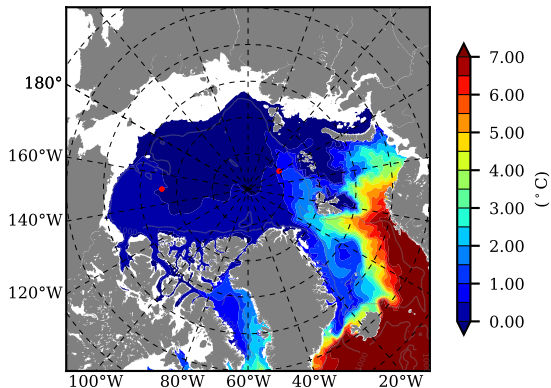

ERA01NEM405LAS AW Max Temp over 2008

AW Max Temp from PHC 3.0

ERA01NEM405LAS AW Max Temp depth

AW Max Temp depth from PHC 3.0