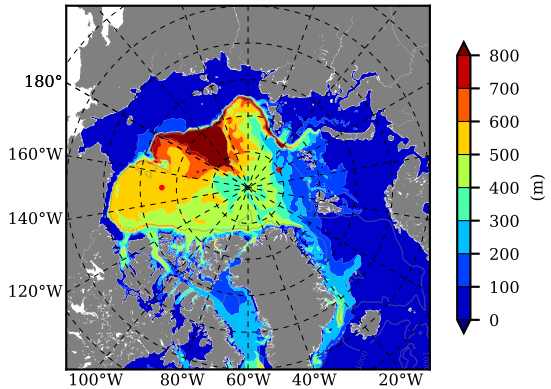

ERA01NEM405LAS AW Max Temp over
2009

AW Max Temp from
PHC 3.0

ERA01NEM405LAS AW Max Temp depth

AW Max Temp depth from
PHC 3.0