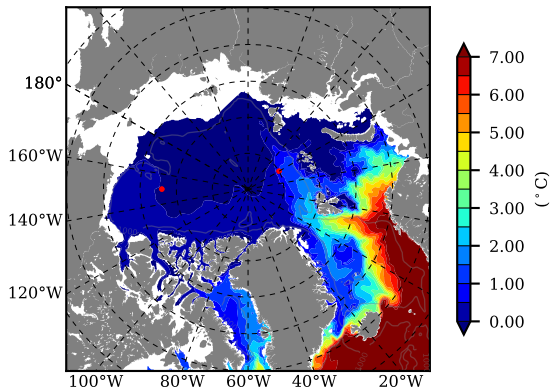

ERA01NEM405LAS AW Max Temp over
2009

AW Max Temp from
PHC 3.0

ERA01NEM405LAS AW Max Temp depth

AW Max Temp depth from
PHC 3.0