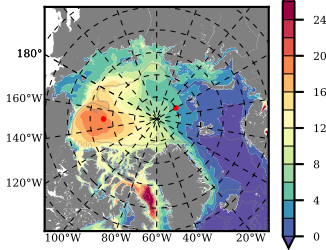

ERA01NEM405LAS mean FWC (m) over 1979

Mean FWC (m) from BG Obs Sys. (Proshutinsky et al. GRL2018) over year 2003-2017

Mean FWC (m) from Init State

ERA01NEM405LAS mean SSH anomaly

Mean DOT from Armitage et al. 2017 2003-2014