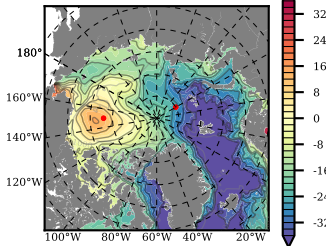

ERA01NEM405LAS mean FWC (m) over 1979

Mean FWC (m) from BG Obs Sys. (Proshutinsky et al. GRL2018) over year 2003-2017

Mean FWC (m) from Init State

ERA01NEM405LAS mean SSH anomaly

Mean DOT from Armitage et al. 2017 2003-2014