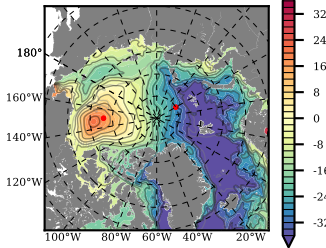

ERA01NEM405LAS mean FWC (m) over 1980

Mean FWC (m) from BG Obs Sys. (Proshutinsky et al. GRL2018) over year 2003-2017

Mean FWC (m) from Init State

ERA01NEM405LAS mean SSH anomaly

Mean DOT from Armitage et al. 2017 2003-2014