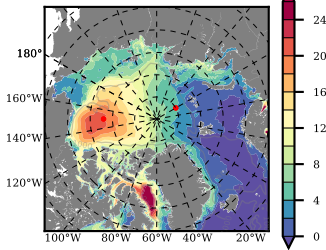

ERA01NEM405LAS mean FWC (m) over 1980

Mean FWC (m) from BG Obs Sys. (Proshutinsky et al. GRL2018) over year 2003-2017

Mean FWC (m) from Init State

ERA01NEM405LAS mean SSH anomaly

Mean DOT from Armitage et al. 2017 2003-2014