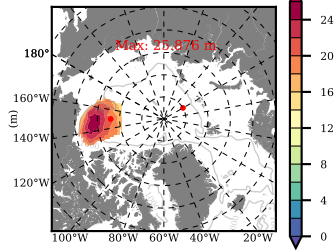

ERA01NEM405LAS mean FWC (m) over 1981

Mean FWC (m) from BG Obs Sys. (Proshutinsky et al. GRL2018) over year 2003-2017

Mean FWC (m) from Init State

ERA01NEM405LAS mean SSH anomaly

Mean DOT from Armitage et al. 2017 2003-2014