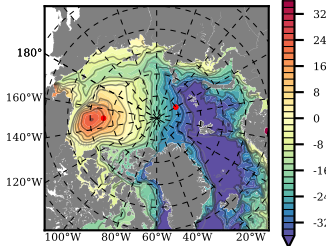

ERA01NEM405LAS mean FWC (m) over 1981

Mean FWC (m) from BG Obs Sys. (Proshutinsky et al. GRL2018) over year 2003-2017

Mean FWC (m) from Init State

ERA01NEM405LAS mean SSH anomaly

Mean DOT from Armitage et al. 2017 2003-2014