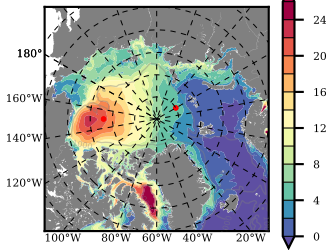

ERA01NEM405LAS mean FWC (m) over 1981

Mean FWC (m) from BG Obs Sys. (Proshutinsky et al. GRL2018) over year 2003-2017

Mean FWC (m) from Init State

ERA01NEM405LAS mean SSH anomaly

Mean DOT from Armitage et al. 2017 2003-2014