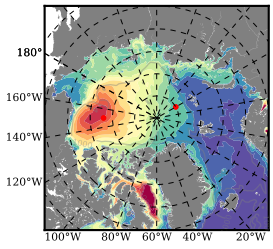

ERA01NEM405LAS mean FWC (m) over 1982

Mean FWC (m) from BG Obs Sys. (Proshutinsky et al. GRL2018) over year 2003-2017

Mean FWC (m) from Init State

ERA01NEM405LAS mean SSH anomaly

Mean DOT from Armitage et al. 2017 2003-2014