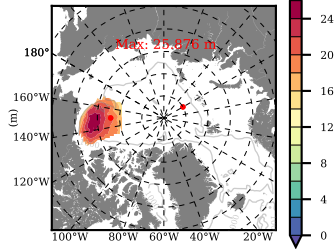

ERA01NEM405LAS mean FWC (m) over 1982

Mean FWC (m) from BG Obs Sys. (Proshutinsky et al. GRL2018) over year 2003-2017

Mean FWC (m) from Init State

ERA01NEM405LAS mean SSH anomaly

Mean DOT from Armitage et al. 2017 2003-2014