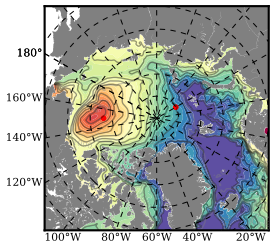

ERA01NEM405LAS mean FWC (m) over 1982

Mean FWC (m) from BG Obs Sys. (Proshutinsky et al. GRL2018) over year 2003-2017

Mean FWC (m) from Init State

ERA01NEM405LAS mean SSH anomaly

Mean DOT from Armitage et al. 2017 2003-2014