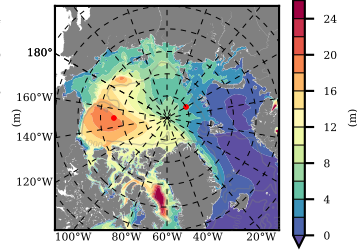

ERA01NEM405LAS mean FWC (m) over 1983

Mean FWC (m) from BG Obs Sys. (Proshutinsky et al. GRL2018) over year 2003-2017

Mean FWC (m) from Init State

ERA01NEM405LAS mean SSH anomaly

Mean DOT from Armitage et al. 2017 2003-2014