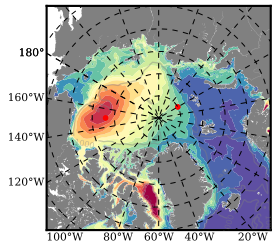

ERA01NEM405LAS mean FWC (m) over 1983

Mean FWC (m) from BG Obs Sys. (Proshutinsky et al. GRL2018) over year 2003-2017

Mean FWC (m) from Init State

ERA01NEM405LAS mean SSH anomaly

Mean DOT from Armitage et al. 2017 2003-2014