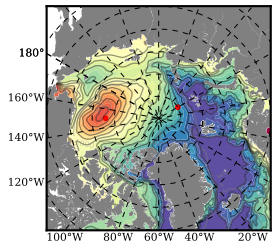

ERA01NEM405LAS mean FWC (m) over 1983

Mean FWC (m) from BG Obs Sys. (Proshutinsky et al. GRL2018) over year 2003-2017

Mean FWC (m) from Init State

ERA01NEM405LAS mean SSH anomaly

Mean DOT from Armitage et al. 2017 2003-2014