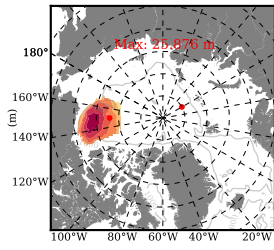

ERA01NEM405LAS mean FWC (m) over 1983

Mean FWC (m) from BG Obs Sys. (Proshutinsky et al. GRL2018) over year 2003-2017

Mean FWC (m) from Init State

ERA01NEM405LAS mean SSH anomaly

Mean DOT from Armitage et al. 2017 2003-2014