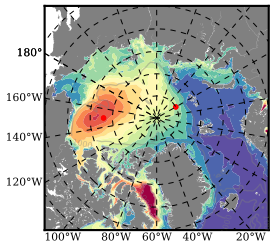

ERA01NEM405LAS mean FWC (m) over 1984

Mean FWC (m) from BG Obs Sys. (Proshutinsky et al. GRL2018) over year 2003-2017

Mean FWC (m) from Init State

ERA01NEM405LAS mean SSH anomaly

Mean DOT from Armitage et al. 2017 2003-2014