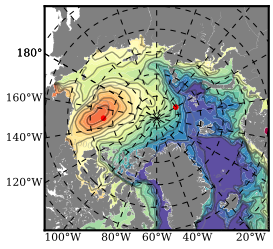

ERA01NEM405LAS mean FWC (m) over 1984

Mean FWC (m) from BG Obs Sys. (Proshutinsky et al. GRL2018) over year 2003-2017

Mean FWC (m) from Init State

ERA01NEM405LAS mean SSH anomaly

Mean DOT from Armitage et al. 2017 2003-2014