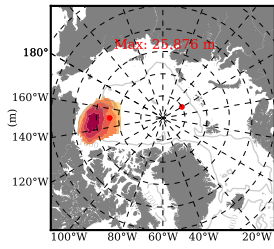

ERA01NEM405LAS mean FWC (m) over 1984

Mean FWC (m) from BG Obs Sys. (Proshutinsky et al. GRL2018) over year 2003-2017

Mean FWC (m) from Init State

ERA01NEM405LAS mean SSH anomaly

Mean DOT from Armitage et al. 2017 2003-2014