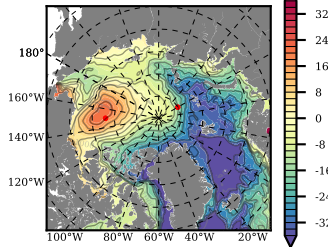

ERA01NEM405LAS mean FWC (m) over 1985

Mean FWC (m) from BG Obs Sys. (Proshutinsky et al. GRL2018) over year 2003-2017

Mean FWC (m) from Init State

ERA01NEM405LAS mean SSH anomaly

Mean DOT from Armitage et al. 2017 2003-2014