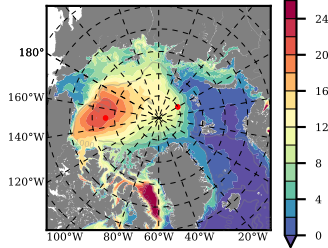

ERA01NEM405LAS mean FWC (m) over 1985

Mean FWC (m) from BG Obs Sys. (Proshutinsky et al. GRL2018) over year 2003-2017

Mean FWC (m) from Init State

ERA01NEM405LAS mean SSH anomaly

Mean DOT from Armitage et al. 2017 2003-2014