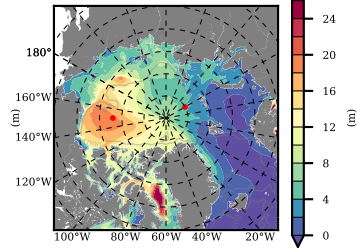

ERA01NEM405LAS mean FWC (m) over 1985

Mean FWC (m) from BG Obs Sys. (Proshutinsky et al. GRL2018) over year 2003-2017

Mean FWC (m) from Init State

ERA01NEM405LAS mean SSH anomaly

Mean DOT from Armitage et al. 2017 2003-2014