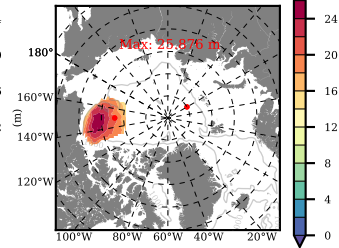

ERA01NEM405LAS mean FWC (m) over 1985

Mean FWC (m) from BG Obs Sys. (Proshutinsky et al. GRL2018) over year 2003-2017

Mean FWC (m) from Init State

ERA01NEM405LAS mean SSH anomaly

Mean DOT from Armitage et al. 2017 2003-2014