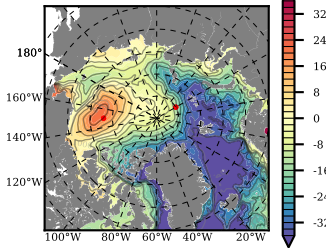

ERA01NEM405LAS mean FWC (m) over 1986

Mean FWC (m) from BG Obs Sys. (Proshutinsky et al. GRL2018) over year 2003-2017

Mean FWC (m) from Init State

ERA01NEM405LAS mean SSH anomaly

Mean DOT from Armitage et al. 2017 2003-2014