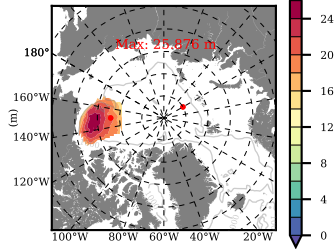

ERA01NEM405LAS mean FWC (m) over 1986

Mean FWC (m) from BG Obs Sys. (Proshutinsky et al. GRL2018) over year 2003-2017

Mean FWC (m) from Init State

ERA01NEM405LAS mean SSH anomaly

Mean DOT from Armitage et al. 2017 2003-2014