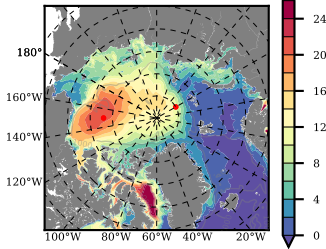

ERA01NEM405LAS mean FWC (m) over 1986

Mean FWC (m) from BG Obs Sys. (Proshutinsky et al. GRL2018) over year 2003-2017

Mean FWC (m) from Init State

ERA01NEM405LAS mean SSH anomaly

Mean DOT from Armitage et al. 2017 2003-2014