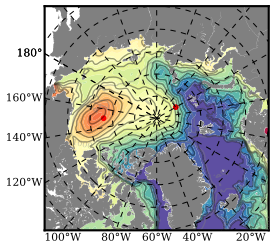

ERA01NEM405LAS mean FWC (m) over 1987

Mean FWC (m) from BG Obs Sys. (Proshutinsky et al. GRL2018) over year 2003-2017

Mean FWC (m) from Init State

ERA01NEM405LAS mean SSH anomaly

Mean DOT from Armitage et al. 2017 2003-2014