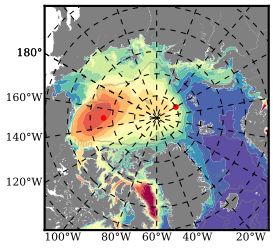

ERA01NEM405LAS mean FWC (m) over 1987

Mean FWC (m) from BG Obs Sys. (Proshutinsky et al. GRL2018) over year 2003-2017

Mean FWC (m) from Init State

ERA01NEM405LAS mean SSH anomaly

Mean DOT from Armitage et al. 2017 2003-2014