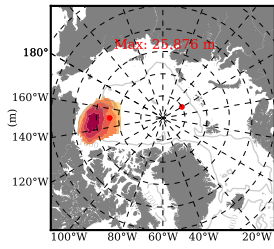

ERA01NEM405LAS mean FWC (m) over 1987

Mean FWC (m) from BG Obs Sys. (Proshutinsky et al. GRL2018) over year 2003-2017

Mean FWC (m) from Init State

ERA01NEM405LAS mean SSH anomaly

Mean DOT from Armitage et al. 2017 2003-2014