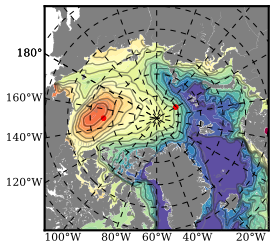

ERA01NEM405LAS mean FWC (m) over 1988

Mean FWC (m) from BG Obs Sys. (Proshutinsky et al. GRL2018) over year 2003-2017

Mean FWC (m) from Init State

ERA01NEM405LAS mean SSH anomaly

Mean DOT from Armitage et al. 2017 2003-2014