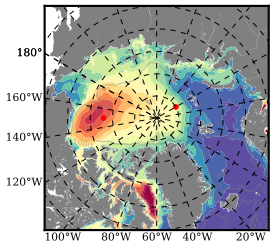

ERA01NEM405LAS mean FWC (m) over 1988

Mean FWC (m) from BG Obs Sys. (Proshutinsky et al. GRL2018) over year 2003-2017

Mean FWC (m) from Init State

ERA01NEM405LAS mean SSH anomaly

Mean DOT from Armitage et al. 2017 2003-2014