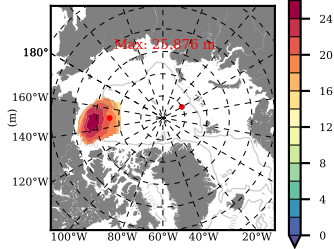

ERA01NEM405LAS mean FWC (m) over 1988

Mean FWC (m) from BG Obs Sys. (Proshutinsky et al. GRL2018) over year 2003-2017

Mean FWC (m) from Init State

ERA01NEM405LAS mean SSH anomaly

Mean DOT from Armitage et al. 2017 2003-2014