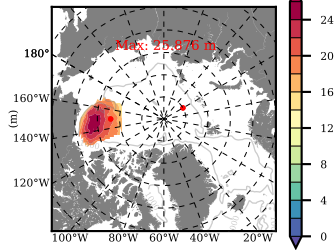

ERA01NEM405LAS mean FWC (m) over 1989

Mean FWC (m) from BG Obs Sys. (Proshutinsky et al. GRL2018) over year 2003-2017

Mean FWC (m) from Init State

ERA01NEM405LAS mean SSH anomaly

Mean DOT from Armitage et al. 2017 2003-2014