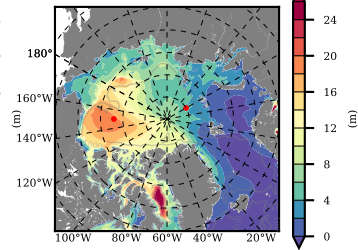

ERA01NEM405LAS mean FWC (m) over 1989

Mean FWC (m) from BG Obs Sys. (Proshutinsky et al. GRL2018) over year 2003-2017

Mean FWC (m) from Init State

ERA01NEM405LAS mean SSH anomaly

Mean DOT from Armitage et al. 2017 2003-2014