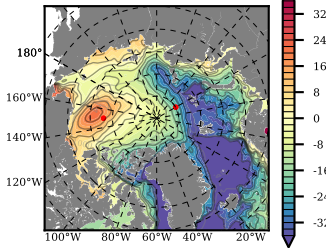

ERA01NEM405LAS mean FWC (m) over 1989

Mean FWC (m) from BG Obs Sys. (Proshutinsky et al. GRL2018) over year 2003-2017

Mean FWC (m) from Init State

ERA01NEM405LAS mean SSH anomaly

Mean DOT from Armitage et al. 2017 2003-2014