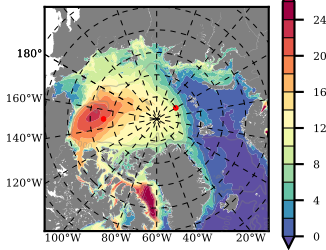

ERA01NEM405LAS mean FWC (m) over 1989

Mean FWC (m) from BG Obs Sys. (Proshutinsky et al. GRL2018) over year 2003-2017

Mean FWC (m) from Init State

ERA01NEM405LAS mean SSH anomaly

Mean DOT from Armitage et al. 2017 2003-2014