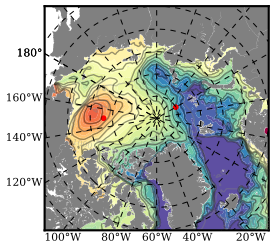

ERA01NEM405LAS mean FWC (m) over 1990

Mean FWC (m) from BG Obs Sys. (Proshutinsky et al. GRL2018) over year 2003-2017

Mean FWC (m) from Init State

ERA01NEM405LAS mean SSH anomaly

Mean DOT from Armitage et al. 2017 2003-2014