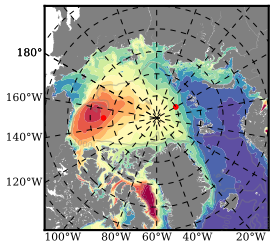

ERA01NEM405LAS mean FWC (m) over 1990

Mean FWC (m) from BG Obs Sys. (Proshutinsky et al. GRL2018) over year 2003-2017

Mean FWC (m) from Init State

ERA01NEM405LAS mean SSH anomaly

Mean DOT from Armitage et al. 2017 2003-2014