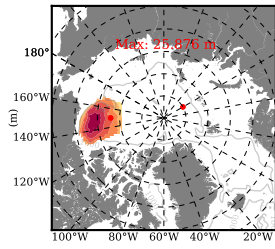

ERA01NEM405LAS mean FWC (m) over 1990

Mean FWC (m) from BG Obs Sys. (Proshutinsky et al. GRL2018) over year 2003-2017

Mean FWC (m) from Init State

ERA01NEM405LAS mean SSH anomaly

Mean DOT from Armitage et al. 2017 2003-2014