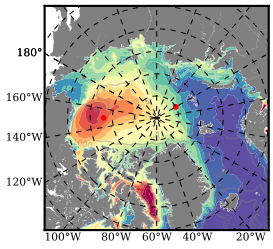

ERA01NEM405LAS mean FWC (m) over 1991

Mean FWC (m) from BG Obs Sys. (Proshutinsky et al. GRL2018) over year 2003-2017

Mean FWC (m) from Init State

ERA01NEM405LAS mean SSH anomaly

Mean DOT from Armitage et al. 2017 2003-2014