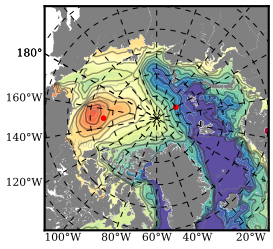

ERA01NEM405LAS mean FWC (m) over 1991

Mean FWC (m) from BG Obs Sys. (Proshutinsky et al. GRL2018) over year 2003-2017

Mean FWC (m) from Init State

ERA01NEM405LAS mean SSH anomaly

Mean DOT from Armitage et al. 2017 2003-2014