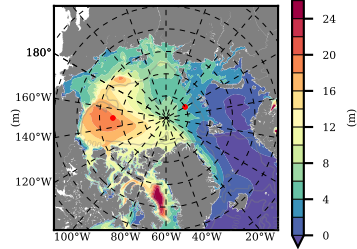

ERA01NEM405LAS mean FWC (m) over 1991

Mean FWC (m) from BG Obs Sys. (Proshutinsky et al. GRL2018) over year 2003-2017

Mean FWC (m) from Init State

ERA01NEM405LAS mean SSH anomaly

Mean DOT from Armitage et al. 2017 2003-2014