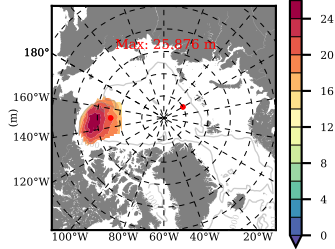

ERA01NEM405LAS mean FWC (m) over 1991

Mean FWC (m) from BG Obs Sys. (Proshutinsky et al. GRL2018) over year 2003-2017

Mean FWC (m) from Init State

ERA01NEM405LAS mean SSH anomaly

Mean DOT from Armitage et al. 2017 2003-2014