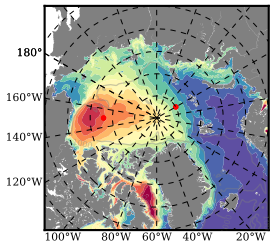

ERA01NEM405LAS mean FWC (m) over 1992

Mean FWC (m) from BG Obs Sys. (Proshutinsky et al. GRL2018) over year 2003-2017

Mean FWC (m) from Init State

ERA01NEM405LAS mean SSH anomaly

Mean DOT from Armitage et al. 2017 2003-2014