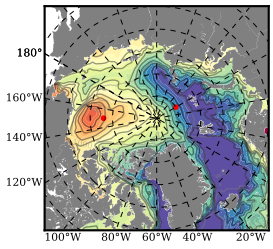

ERA01NEM405LAS mean FWC (m) over 1992

Mean FWC (m) from BG Obs Sys. (Proshutinsky et al. GRL2018) over year 2003-2017

Mean FWC (m) from Init State

ERA01NEM405LAS mean SSH anomaly

Mean DOT from Armitage et al. 2017 2003-2014