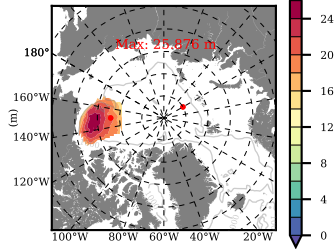

ERA01NEM405LAS mean FWC (m) over 1992

Mean FWC (m) from BG Obs Sys. (Proshutinsky et al. GRL2018) over year 2003-2017

Mean FWC (m) from Init State

ERA01NEM405LAS mean SSH anomaly

Mean DOT from Armitage et al. 2017 2003-2014