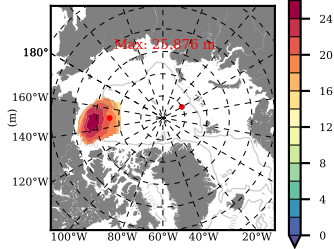

ERA01NEM405LAS mean FWC (m) over 1993

Mean FWC (m) from BG Obs Sys. (Proshutinsky et al. GRL2018) over year 2003-2017

Mean FWC (m) from Init State

ERA01NEM405LAS mean SSH anomaly

Mean DOT from Armitage et al. 2017 2003-2014