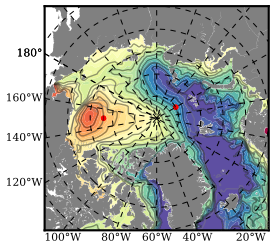

ERA01NEM405LAS mean FWC (m) over 1993

Mean FWC (m) from BG Obs Sys. (Proshutinsky et al. GRL2018) over year 2003-2017

Mean FWC (m) from Init State

ERA01NEM405LAS mean SSH anomaly

Mean DOT from Armitage et al. 2017 2003-2014