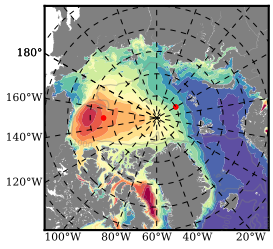

ERA01NEM405LAS mean FWC (m) over 1993

Mean FWC (m) from BG Obs Sys. (Proshutinsky et al. GRL2018) over year 2003-2017

Mean FWC (m) from Init State

ERA01NEM405LAS mean SSH anomaly

Mean DOT from Armitage et al. 2017 2003-2014